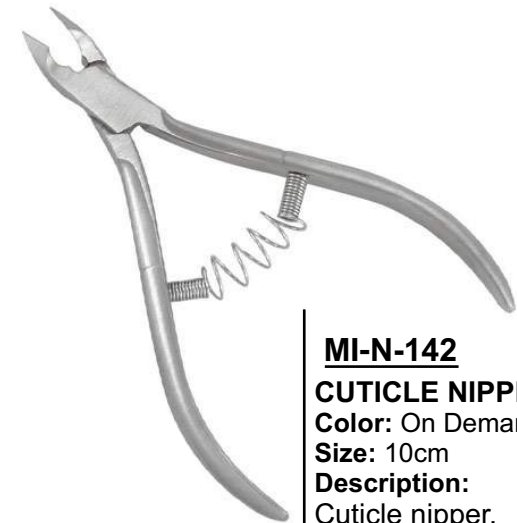

MI-N-136
CUTICLE NIPPER
Color: On Demand
Size: 10cm
Description:
Cuticle nipper,
Double Spring

CUTICLE NIPPERS

MI-N-137
CUTICLE NIPPER
Color: On Demand
Size: 10cm
Description:
Cuticle nipper,
Double Spring
Blue Handle

MI-N-138
CUTICLE NIPPER
Color: On Demand
Size: 10cm
Description:
Cuticle nipper,
Double Spring,
Texture Handle

MI-N-139
CUTICLE NIPPER
Color: On Demand
Size: 10cm
Description:
Cuticle nipper,
Double Spring

MI-N-140
CUTICLE NIPPER
Color: On Demand
Size: 10cm
Description:
Cuticle nipper,

MI-N-141
CUTICLE NIPPER
Color: On Demand
Size: 10cm
Description:
Cuticle nipper,

MI-N-142
CUTICLE NIPPER
Color: On Demand
Size: 10cm
Description:
Cuticle nipper,