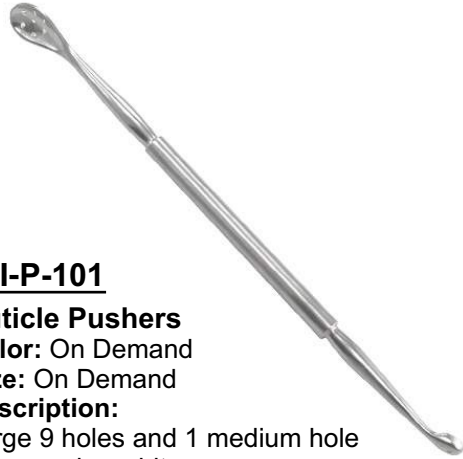

Color: On Demand

Size: On Demand

Description:

Straight Sianted

CUTICLE PUSHERS

MI-P-101

Cuticle Pushers

Color: On Demand