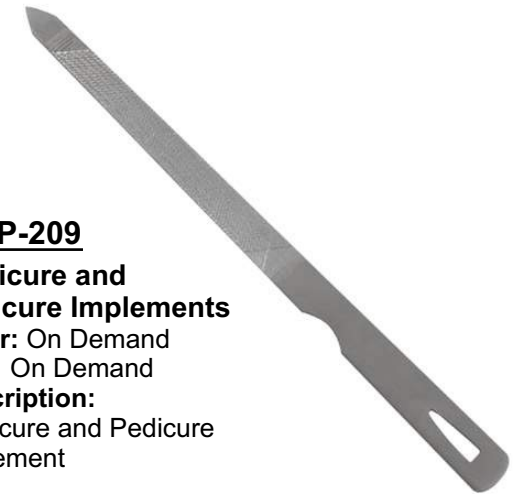

MI-P-209

Manicure and Pedicure Implements

Color: On Demand

Size: On Demand

Description:

Manicure and Pedicure Implement