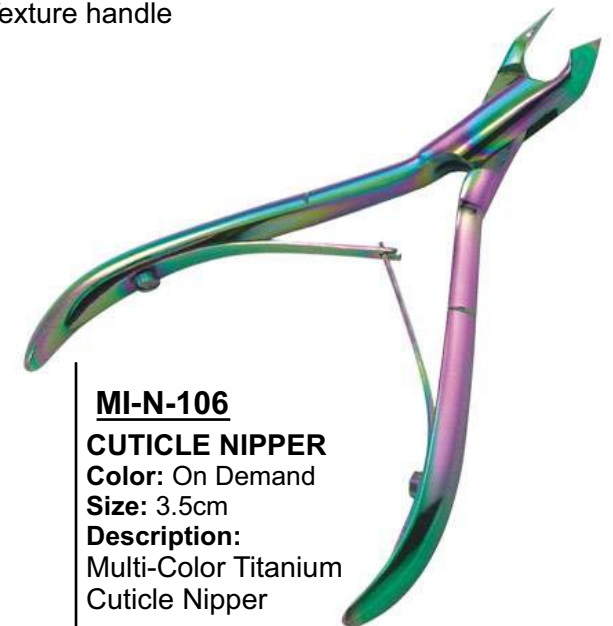

Color: On Demand

Size: On Demand

Description:

Cuticle nipper, rubber coating
Non-slip handle nippers.

MI-N-103

CUTICLE NIPPER

Color: On Demand

Size: 11.5cm

Description:

Cuticle nipper, Single Spring,
Texture handle

MI-N-104

CUTICLE NIPPER

Color: On Demand

Size: 12.5cm

Description:

Cuticle nipper, Lap Joint
Wire Spring

MI-N-105

CUTICLE NIPPER

Color: On Demand

Size: 11cm

Description:

Double Spring
Plain Handle

MI-N-106

CUTICLE NIPPER

Color: On Demand

Size: 3.5cm

Description:

Multi-Color Titanium
Cuticle Nipper

CUTICLE NIPPERS

MI-N-107
CUTICLE NIPPER
Color: On Demand
Size: 10cm
Description:
Cuticle nipper,
Angled Single Spring

MI-N-108
CUTICLE NIPPER
Color: On Demand
Size: On Demand
Description:
Cuticle nipper, Double Spring,
Texture handle