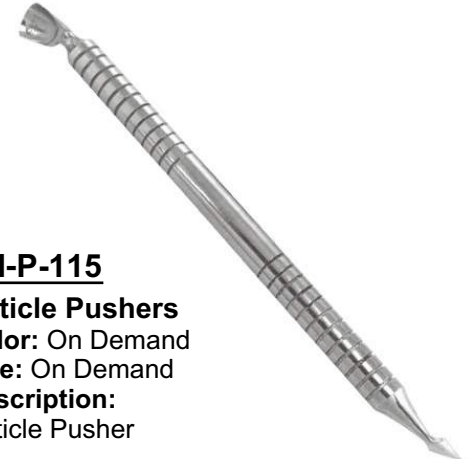

MI-P-112

Cuticle Pushers
Color: On Demand
Size: On Demand
Description:
Cuticle Pusher

CUTICLE PUSHERS

MI-P-113

Cuticle Pushers
Color: On Demand
Size: On Demand
Description:
Cuticle Pusher

MI-P-114

Cuticle Pushers
Color: On Demand
Size: On Demand
Description:
Cuticle Pusher