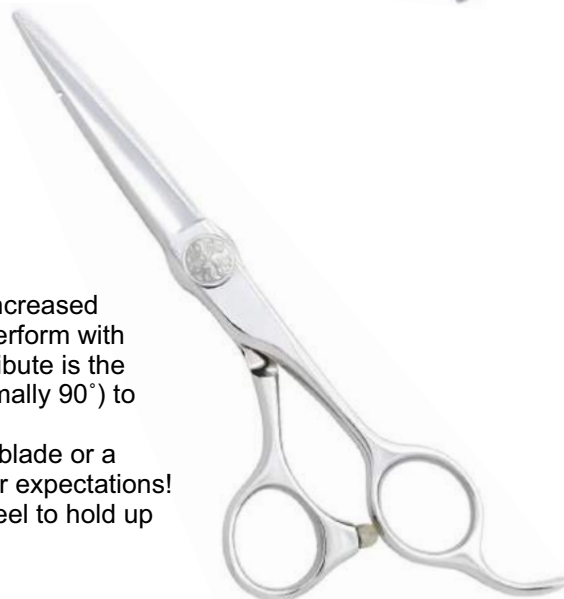

MI-S-707

MASTER SHEARS

Color: Silver

Size: On Demand

Description:

The Micro serrated edge offers increased longevity of the blades and will perform with superior precision. Its unique attribute is the micro-teeth cut at 45° angle (normally 90°) to produce a smooth cutting action. Choose between 100% serrated blade or a 30% serration. It will surpass your expectations! Made from Hitachi V10 Cobalt steel to hold up on the thickest hair.