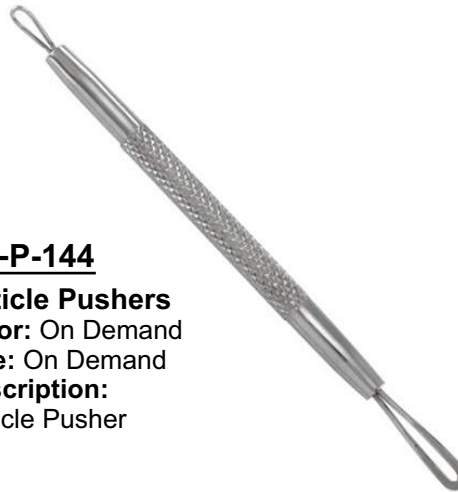

MI-P-130

Cuticle Pushers
Color: On Demand
Size: On Demand
Description:
Cuticle Pusher

CUTICLE PUSHERS

MI-P-143

Cuticle Pushers

Color: On Demand

Size: On Demand

Description:

Cuticle Pusher

MI-P-144

Cuticle Pushers

Color: On Demand

Size: On Demand

Description:

Cuticle Pusher

MI-P-145

Cuticle Pushers

Color: On Demand

Size: On Demand

Description:

Cuticle Pusher

MI-P-146

Cuticle Pushers

Color: On Demand