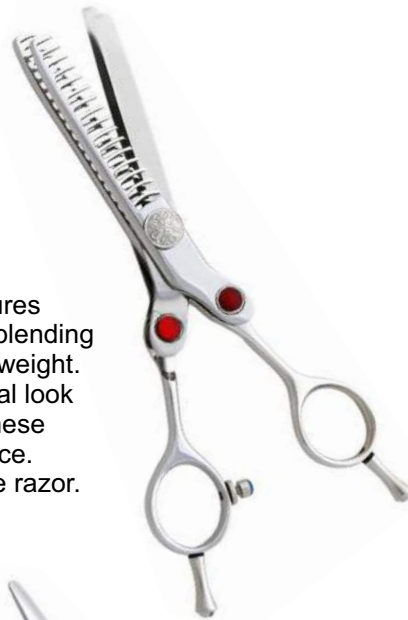

PROFESSIONAL RAZOR ULTIMATE SHEARS

MI-S-605

ULTIMATE SHEARS

Color: Silver

Size: On Demand

Description:

This double shear blends and textures in one action. A 24-tooth blade for blending and a 16-tooth blade for removing weight. Create a softer texture and a natural look in half the time. Forged from Japanese Hitachi Steel for greater performance. Includes a case and a silver texture razor.