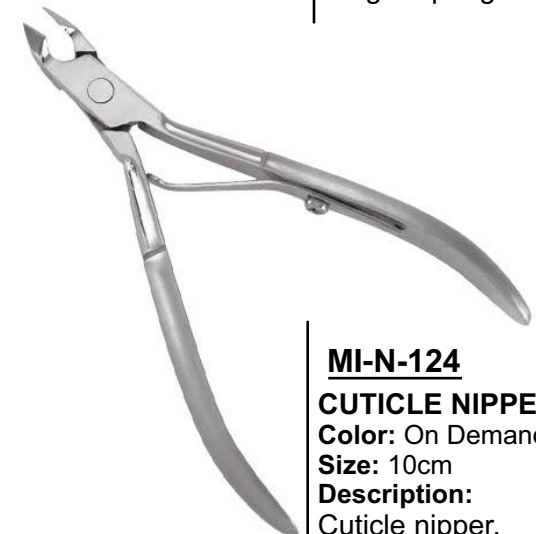

MI-N-124
CUTICLE NIPPER
Color: On Demand
Size: 10cm
Description:
Cuticle nipper,
Single Spring