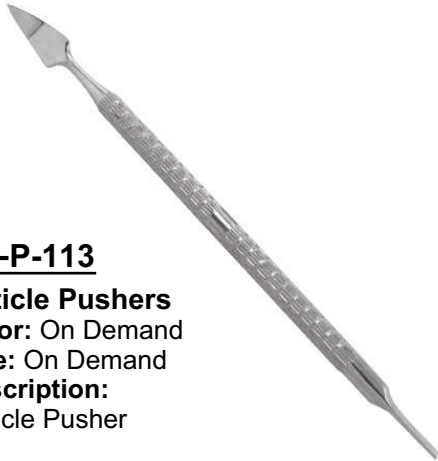

CUTICLE PUSHERS

MI-P-113

Cuticle Pushers
Color: On Demand
Size: On Demand
Description:
Cuticle Pusher