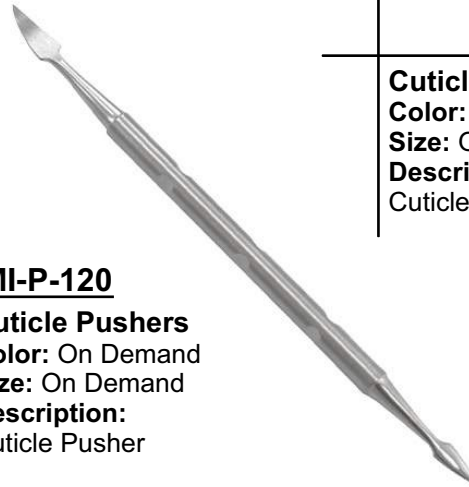

MI-P-118

Cuticle Pushers
Color: On Demand
Size: On Demand
Description:
Cuticle Pusher

CUTICLE PUSHERS

MI-P-119

Cuticle Pushers
Color: On Demand
Size: On Demand
Description:
Cuticle Pusher

MI-P-120

Cuticle Pushers
Color: On Demand
Size: On Demand
Description:
Cuticle Pusher