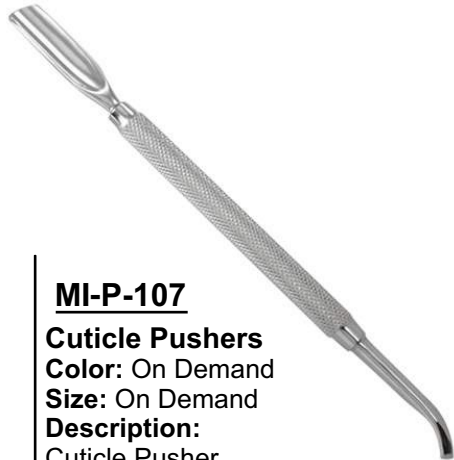

CUTICLE PUSHERS

MI-P-107

Cuticle Pushers
Color: On Demand
Size: On Demand
Description:
Cuticle Pusher