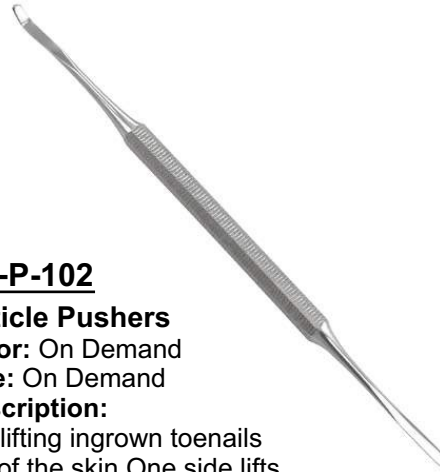

MI-P-102

Cuticle Pushers

Color: On Demand

Size: On Demand

Description:

For lifting ingrown toenails out of the skin One side lifts and other side can be used to apply ointment