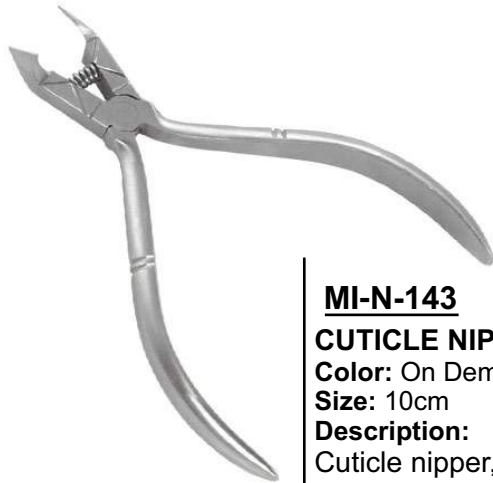

MI-N-138
CUTICLE NIPPER
Color: On Demand
Size: 10cm
Description:
Cuticle nipper,
Double Spring,
Texture Handle

MI-N-139
CUTICLE NIPPER
Color: On Demand
Size: 10cm
Description:
Cuticle nipper,
Double Spring

MI-N-140
CUTICLE NIPPER
Color: On Demand
Size: 10cm
Description:
Cuticle nipper,

MI-N-141
CUTICLE NIPPER
Color: On Demand
Size: 10cm
Description:
Cuticle nipper,

MI-N-142
CUTICLE NIPPER
Color: On Demand
Size: 10cm
Description:
Cuticle nipper,

CUTICLE NIPPERS

MI-N-143
CUTICLE NIPPER
Color: On Demand
Size: 10cm
Description:
Cuticle nipper,
Regular Handle

MI-N-144
CUTICLE NIPPER
Color: On Demand
Size: 10cm
Description:
Cuticle nipper, Jaw 6 mm
Scissor ring rap Joint