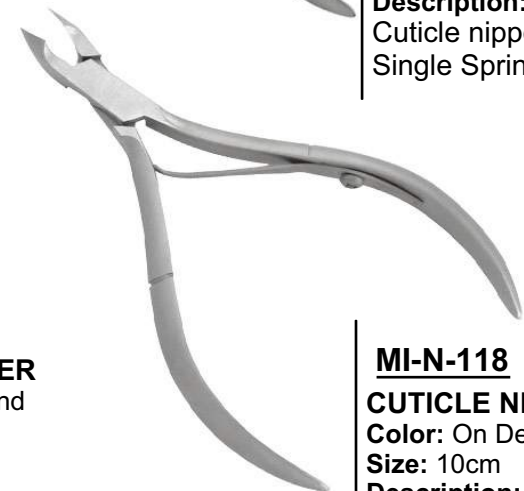

MI-N-112
CUTICLE NIPPER
Color: On Demand
Size: On Demand
Description:
Cuticle nipper,
Double Spring,
Texture Handle

CUTICLE NIPPERS

MI-N-113
CUTICLE NIPPER
Color: On Demand
Size: On Demand
Description:
Cuticle nipper,
Double Spring,
Texture Handle

MI-N-114
CUTICLE NIPPER
Color: On Demand
Size: On Demand
Description:
Cuticle nipper

MI-N-115
CUTICLE NIPPER
Color: On Demand
Size: 10cm
Description:
Cuticle nipper,
Single Spring

MI-N-116
CUTICLE NIPPER
Color: On Demand
Size: 10cm
Description:
Cuticle nipper,
Double Spring Box Joint
With Back Lock

MI-N-117
CUTICLE NIPPER
Color: On Demand
Size: 10cm
Description:
Cuticle nipper,
Double Spring Box Joint

MI-N-118
CUTICLE NIPPER
Color: On Demand
Size: 10cm
Description:
Cuticle nipper,
Single Spring

CUTICLE NIPPERS