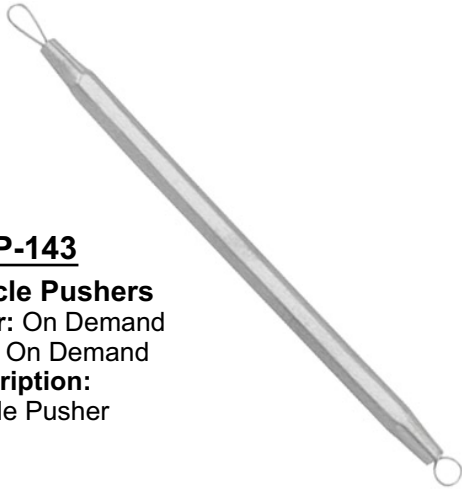

MI-P-127

Cuticle Pushers
Color: On Demand
Size: On Demand
Description:
Cuticle Pusher

MI-P-128

Cuticle Pushers
Color: On Demand
Size: On Demand
Description:
Cuticle Pusher

MI-P-129

Cuticle Pushers
Color: On Demand
Size: On Demand
Description:
Cuticle Pusher

MI-P-130

Cuticle Pushers
Color: On Demand
Size: On Demand
Description:
Cuticle Pusher

CUTICLE PUSHERS

MI-P-143

Cuticle Pushers

Color: On Demand

Size: On Demand

Description:

Cuticle Pusher

MI-P-144

Cuticle Pushers

Color: On Demand

Size: On Demand

Description:

Cuticle Pusher

MI-P-145