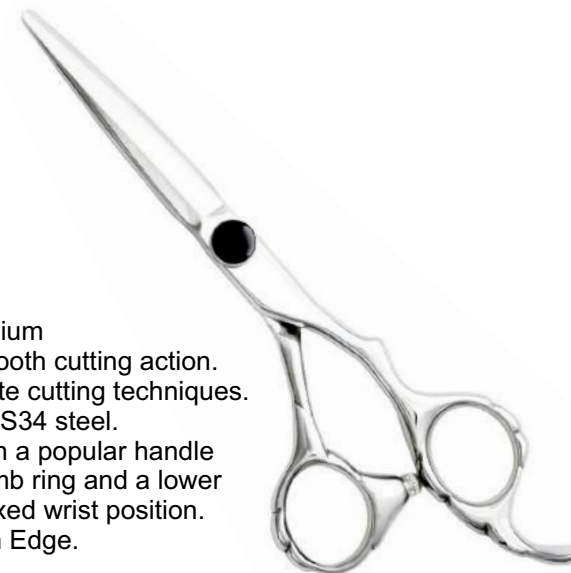

MI-S-707

MASTER SHEARS

Color: Silver

Size: On Demand

Description:

The Micro serrated edge offers increased longevity of the blades and will perform with superior precision. Its unique attribute is the micro-teeth cut at 45° angle (normally 90°) to produce a smooth cutting action. Choose between 100% serrated blade or a 30% serration. It will surpass your expectations! Made from Hitachi V10 Cobalt steel to hold up on the thickest hair.

MI-S-708

MASTER SHEARS

Color: Silver

Size: On Demand

Description:

Masterfully crafted, a medium weight hair scissor for smooth cutting action. Performs all of your favorite cutting techniques. Forged from Japanese ATS34 steel. A well balanced shear with a popular handle design featuring bent thumb ring and a lower finger rest for a more relaxed wrist position. Features Murtal Anti-Push Edge.